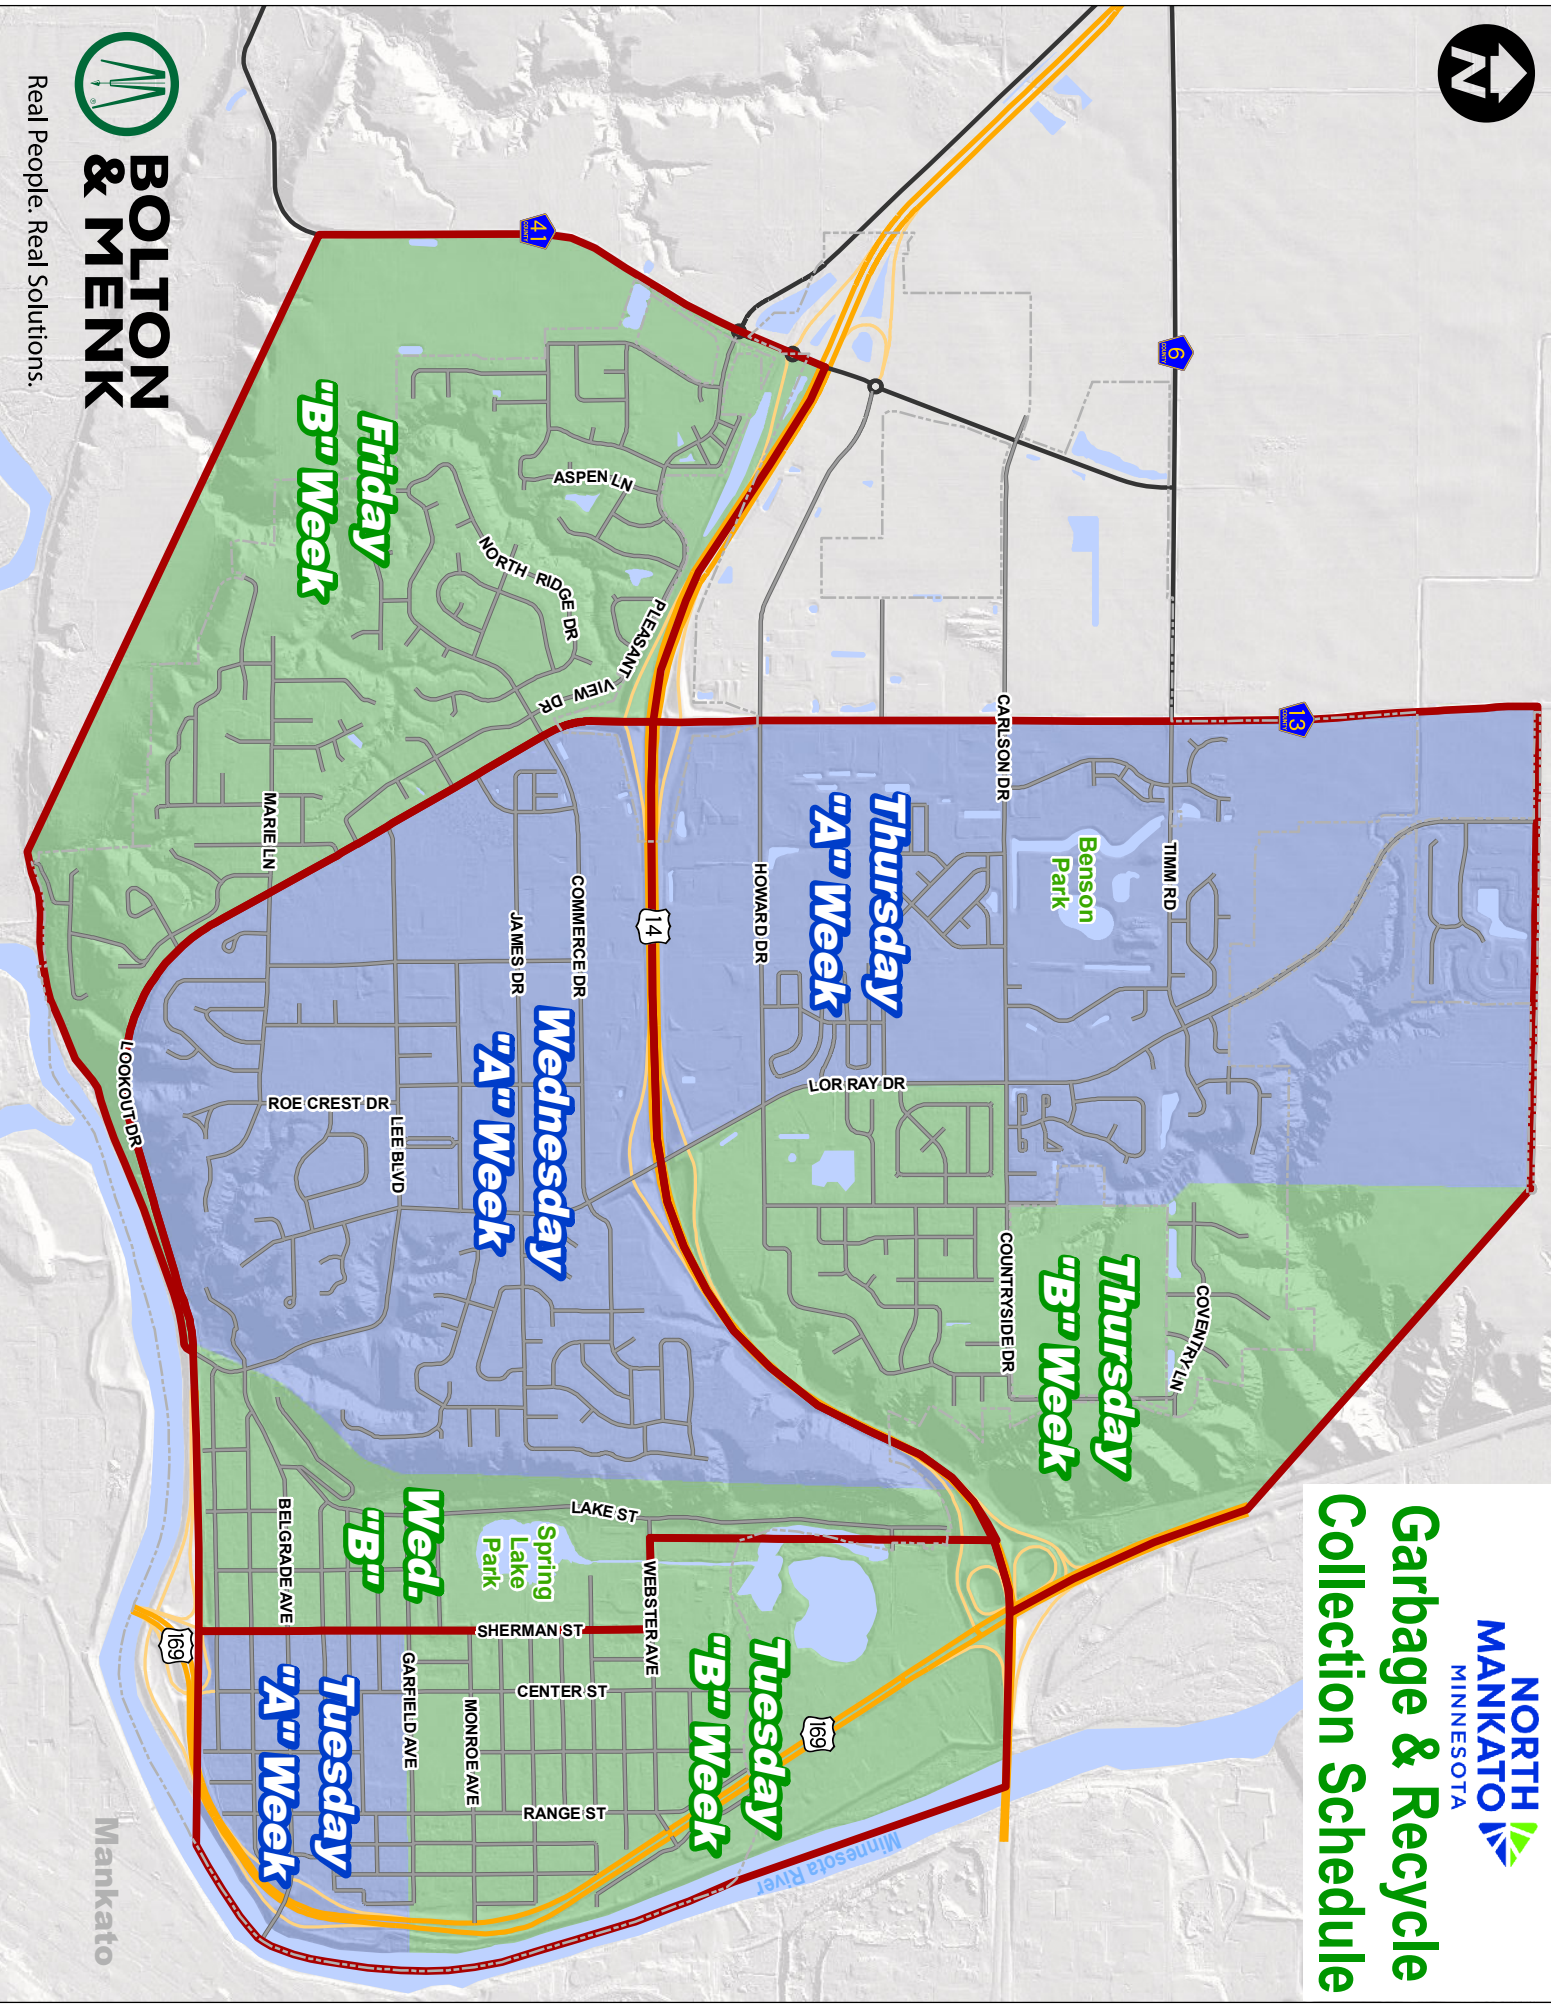

January 2021						
S	M	T	W	T	F	S
					1	2
3	4	5	6	7	8	9
10	11	12	13	14	15	16
17	18	19	20	21	22	23
24 31	25	26	27	28	29	30

February 2021						
S	M	T	W	T	F	S
	1	2	3	4	5	6
7	8	9	10	11	12	13
14	15	16	17	18	19	20
21	22	23	24	25	26	27
28						

March 2021						
S	M	T	W	T	F	S
	1	2	3	4	5	6
7	8	9	10	11	12	13
14	15	16	17	18	19	20
21	22	23	24	25	26	27
28	29	30	31			

April 2021						
S	M	T	W	T	F	S
				1	2	3
4	5	6	7	8	9	10
11	12	13	14	15	16	17
18	19	20	21	22	23	24
25	26	27	28	29	30	

May 2021						
S	M	T	W	T	F	S
						1
2	3	4	5	6	7	8
9	10	11	12	13	14	15
16	17	18	19	20	21	22
23 30	24 31	25	26	27	28	29

June 2021						
S	M	T	W	T	F	S
		1	2	3	4	5
6	7	8	9	10	11	12
13	14	15	16	17	18	19
20	21	22	23	24	25	26
27	28	29	30			

July 2021						
S	M	T	W	T	F	S
				1	2	3
4	5	6	7	8	9	10
11	12	13	14	15	16	17
18	19	20	21	22	23	24
25	26	27	28	29	30	31

August 2021						
S	M	T	W	T	F	S
1	2	3	4	5	6	7
8	9	10	11	12	13	14
15	16	17	18	19	20	21
22	23	24	25	26	27	28
29	30	31				

September 2021						
S	M	T	W	T	F	S
			1	2	3	4
5	6	7	8	9	10	11
12	13	14	15	16	17	18
19	20	21	22	23	24	25
26	27	28	29	30		

October 2021						
S	M	T	W	T	F	S
					1	2
3	4	5	6	7	8	9
10	11	12	13	14	15	16
17	18	19	20	21	22	23
24 31	25	26	27	28	29	30

November 2021						
S	M	T	W	T	F	S
	1	2	3	4	5	6
7	8	9	10	11	12	13
14	15	16	17	18	19	20
21	22	23	24	25	26	27
28	29	30				

December 2021						
S	M	T	W	T	F	S
			1	2	3	4
5	6	7	8	9	10	11
12	13	14	15	16	17	18
19	20	21	22	23	24	25
26	27	28	29	30	31	

"A" Week

"B" Week

Observed holiday - Service delayed 1 day throughout remainder of the week. Friday's area would be picked up on Saturday.

Please use the map on the reverse side to determine if you are Week A or Week B.

Was your garbage or recycling missed? Please contact West Central Sanitation at 1-800-246-7630.

NORTH MANKATO MINNESOTA
Garbage & Recycle Collection Schedule

Real People. Real Solutions.

Mankato