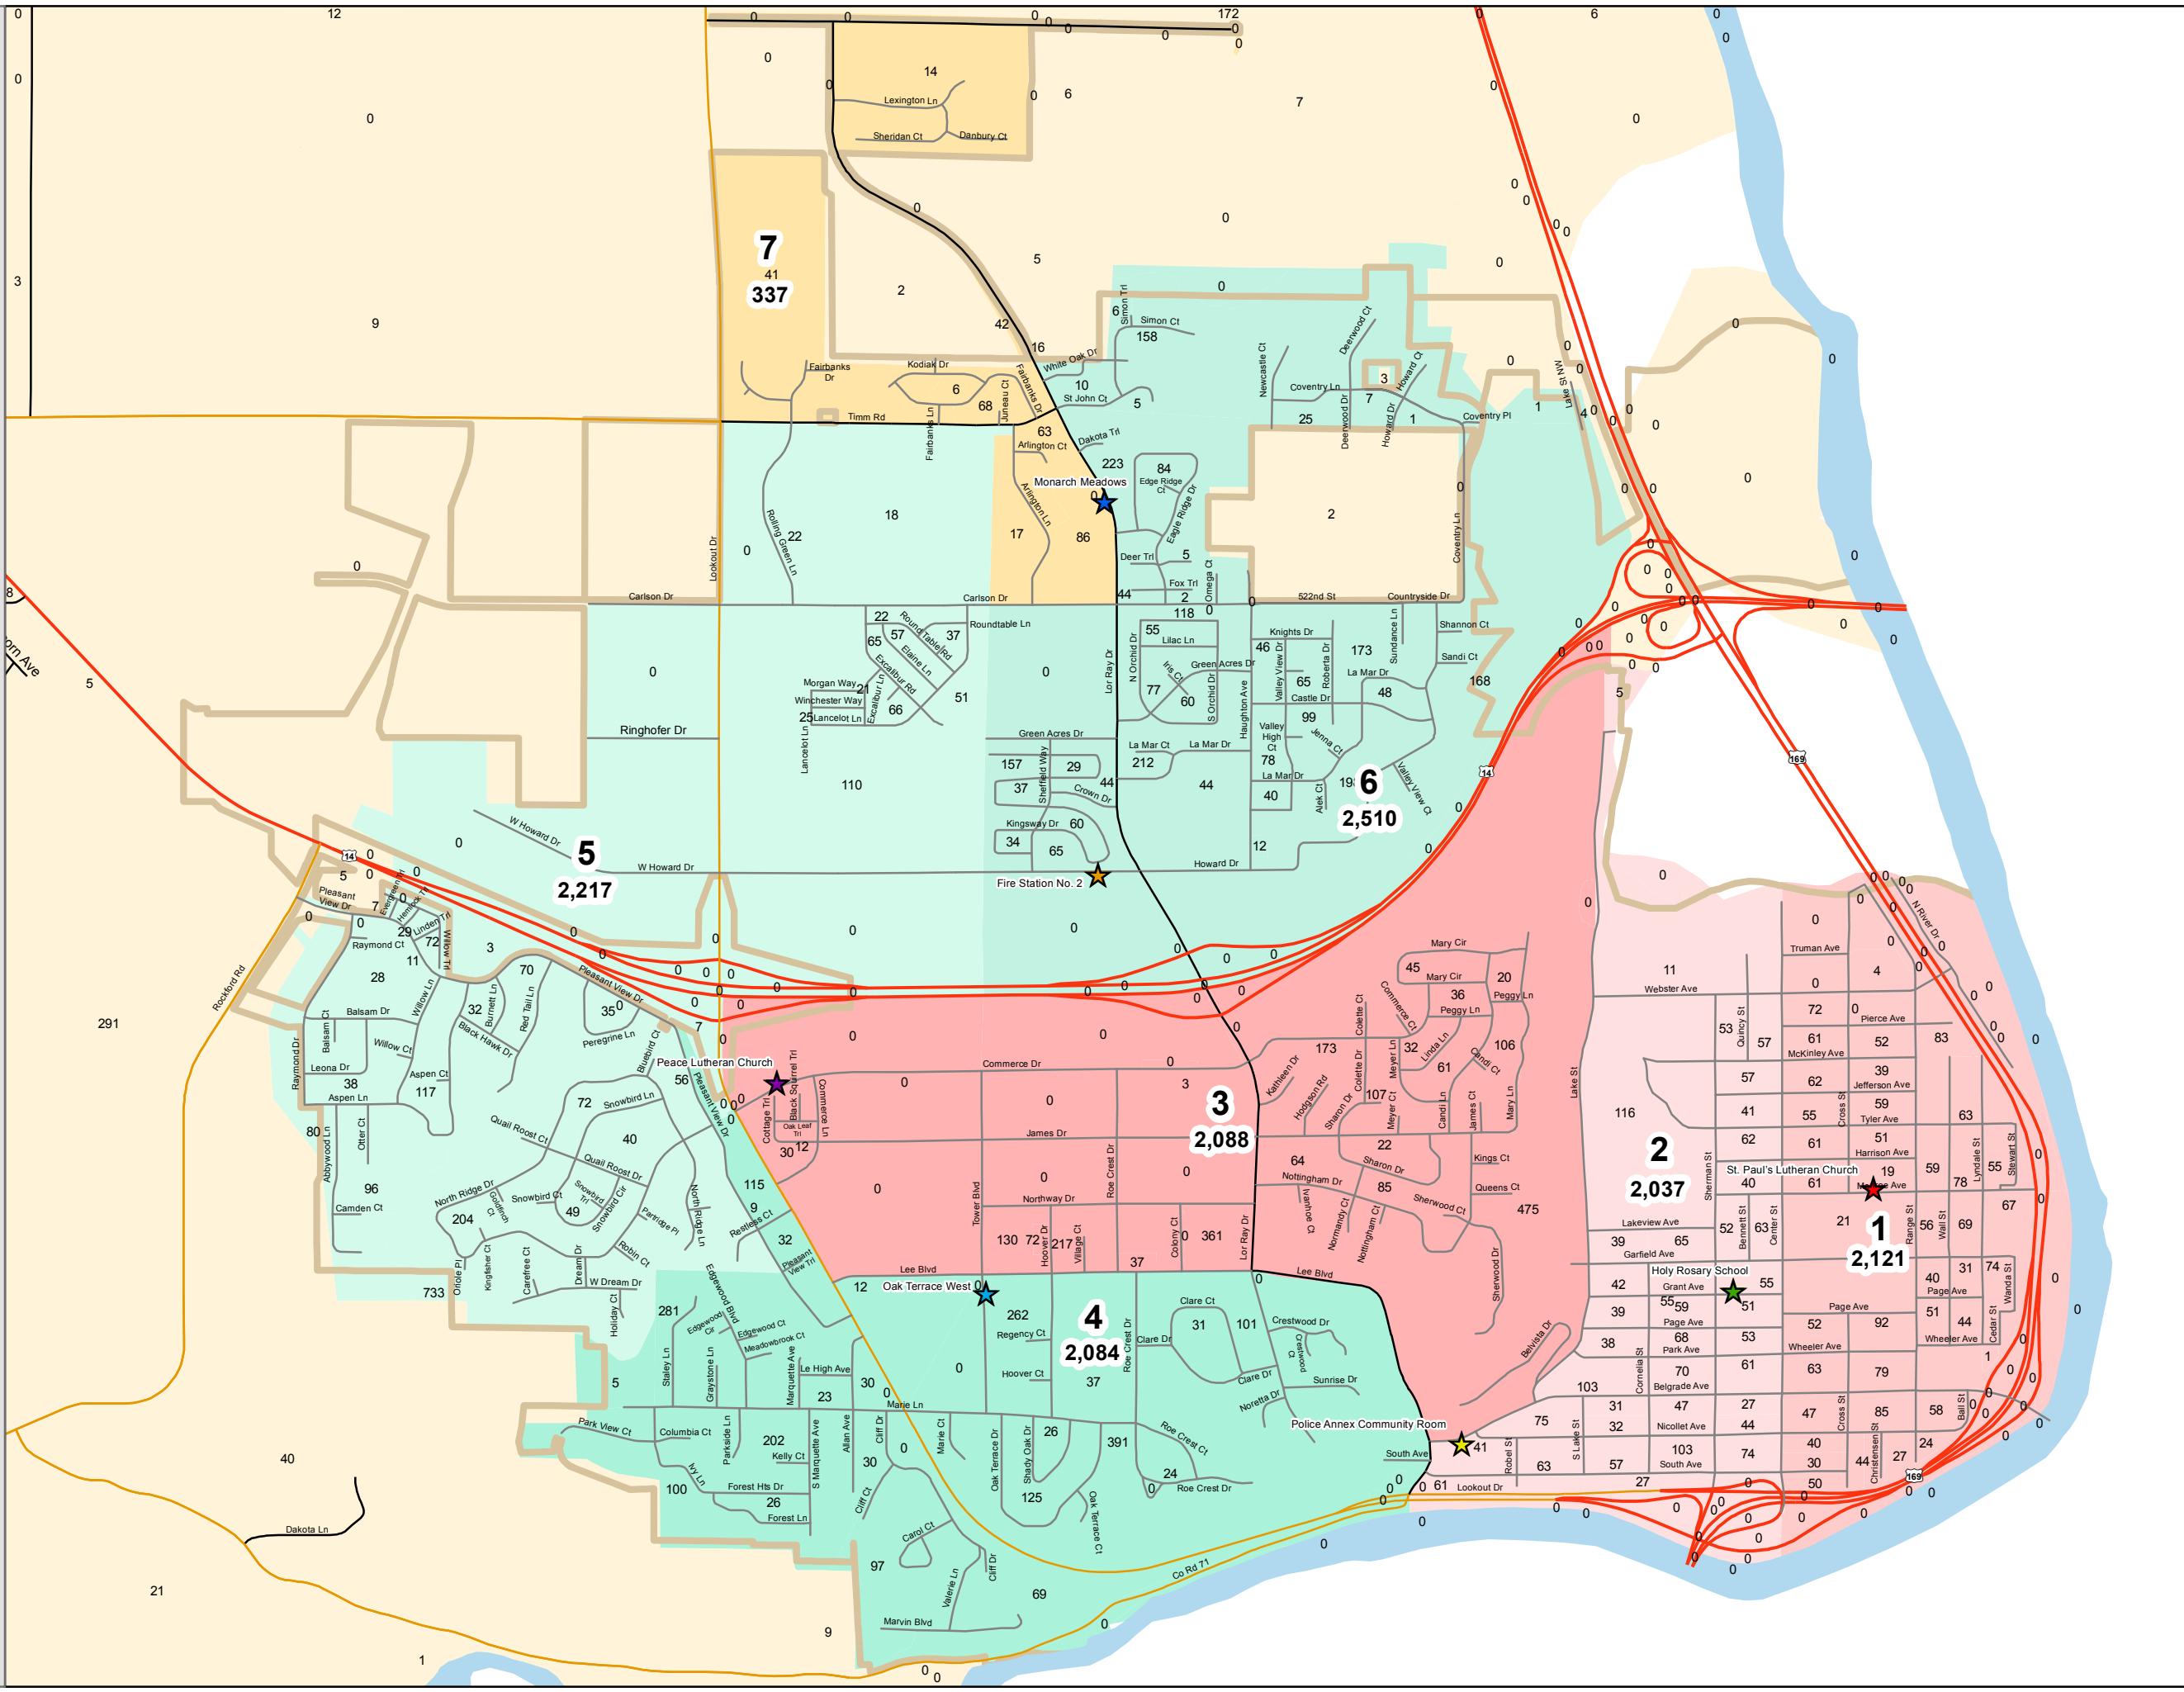

City of North Mankato

Map Legend

- ★ Polling Sites
- US Highways
- State Highways
- County State Aid Highways
- County Roads
- Township Roads
- City Streets
- ▭ City Limits
- Section Lines