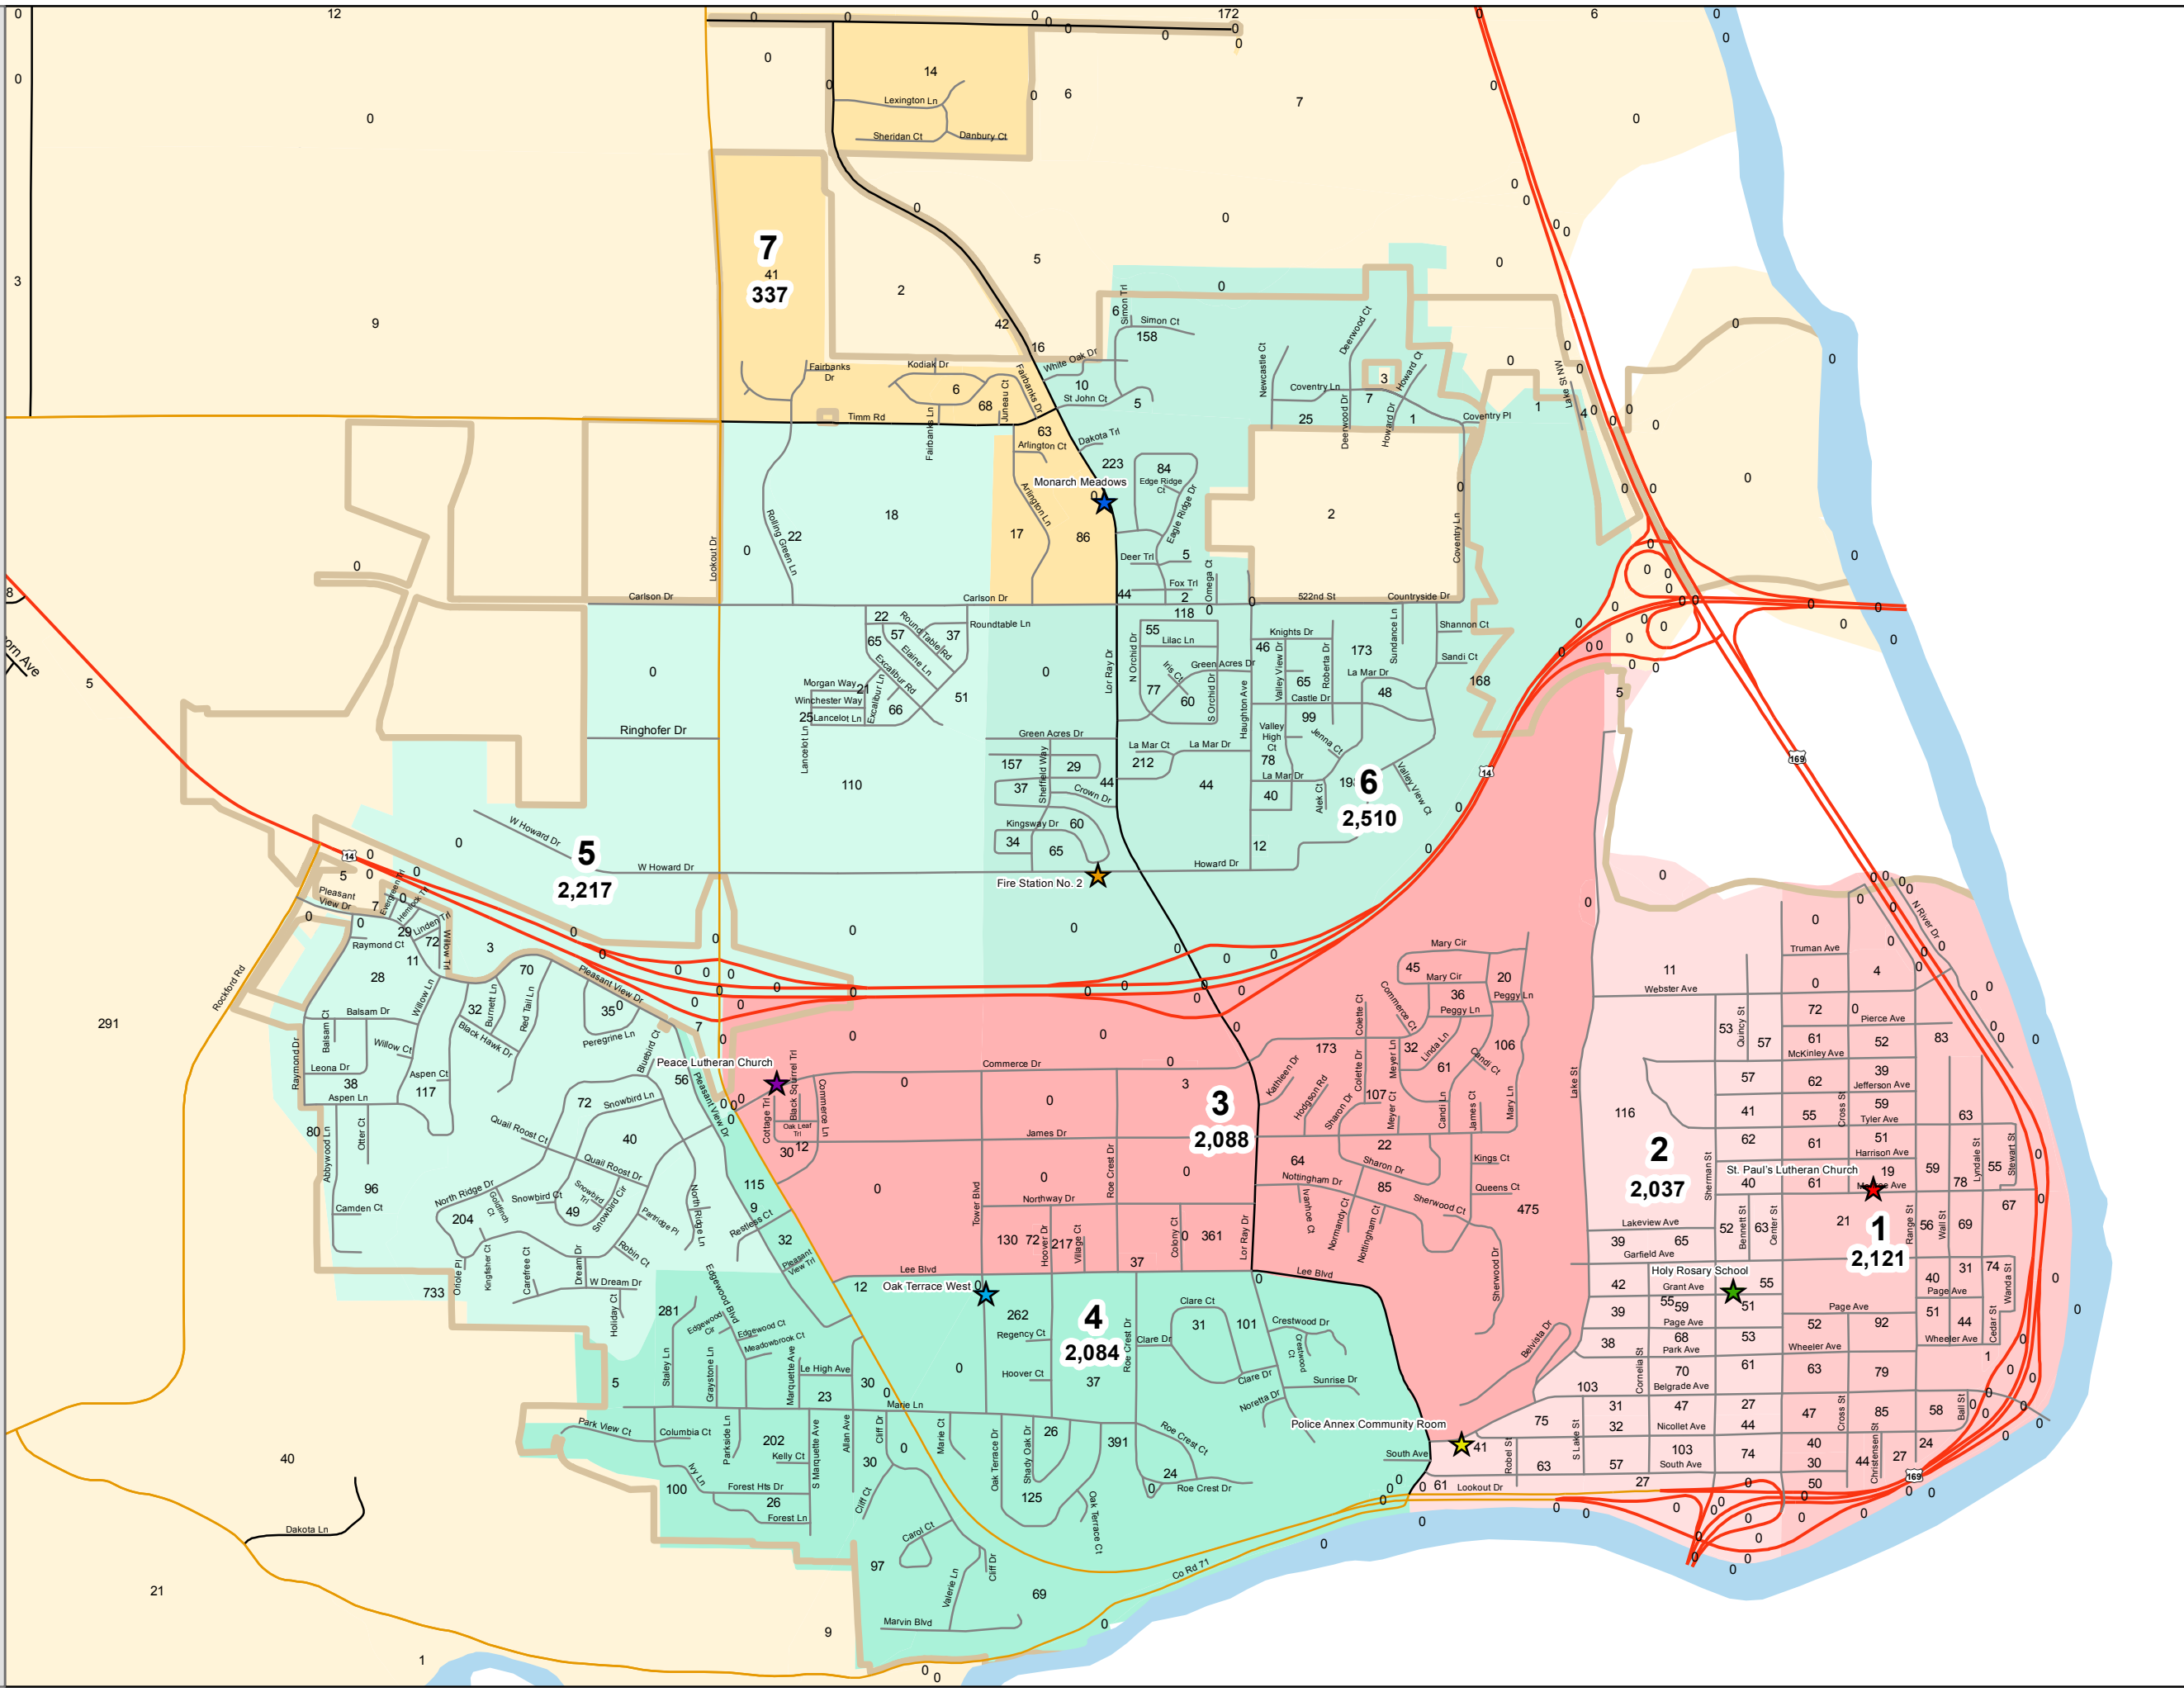

City of North Mankato

Map Legend

- ★ Polling Sites
- US Highways
- State Highways
- County State Aid Highways
- County Roads
- Township Roads
- City Streets
- City Limits
- Section Lines

March 23, 2012

- 3 - Jack Kolars
- 4 - David Haack
- 5 - Dr. Bruce Beatty

This drawing is neither a legally recorded map nor a survey and is not intended to be used as one. This drawing is a compilation of information from various sources and is to be used for reference purposes only. Nicollet County is not responsible for any inaccuracies herein contained. If discrepancies are found, please contact the Nicollet County Office of Technologies.